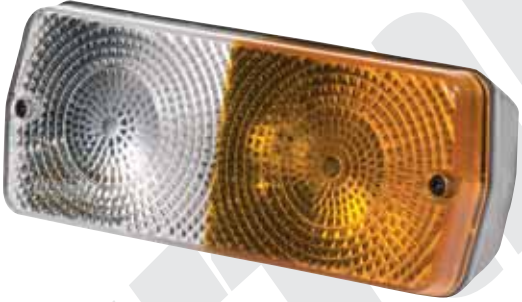

MF PARK LAMBA
MF PARKING LIGHT

AÇIKLAMA / DESCRIPTION
SAĞ LAMBA / RIGHT LIGHT
CAM / LENS

KOD / CODE
STP02029
STP02029C