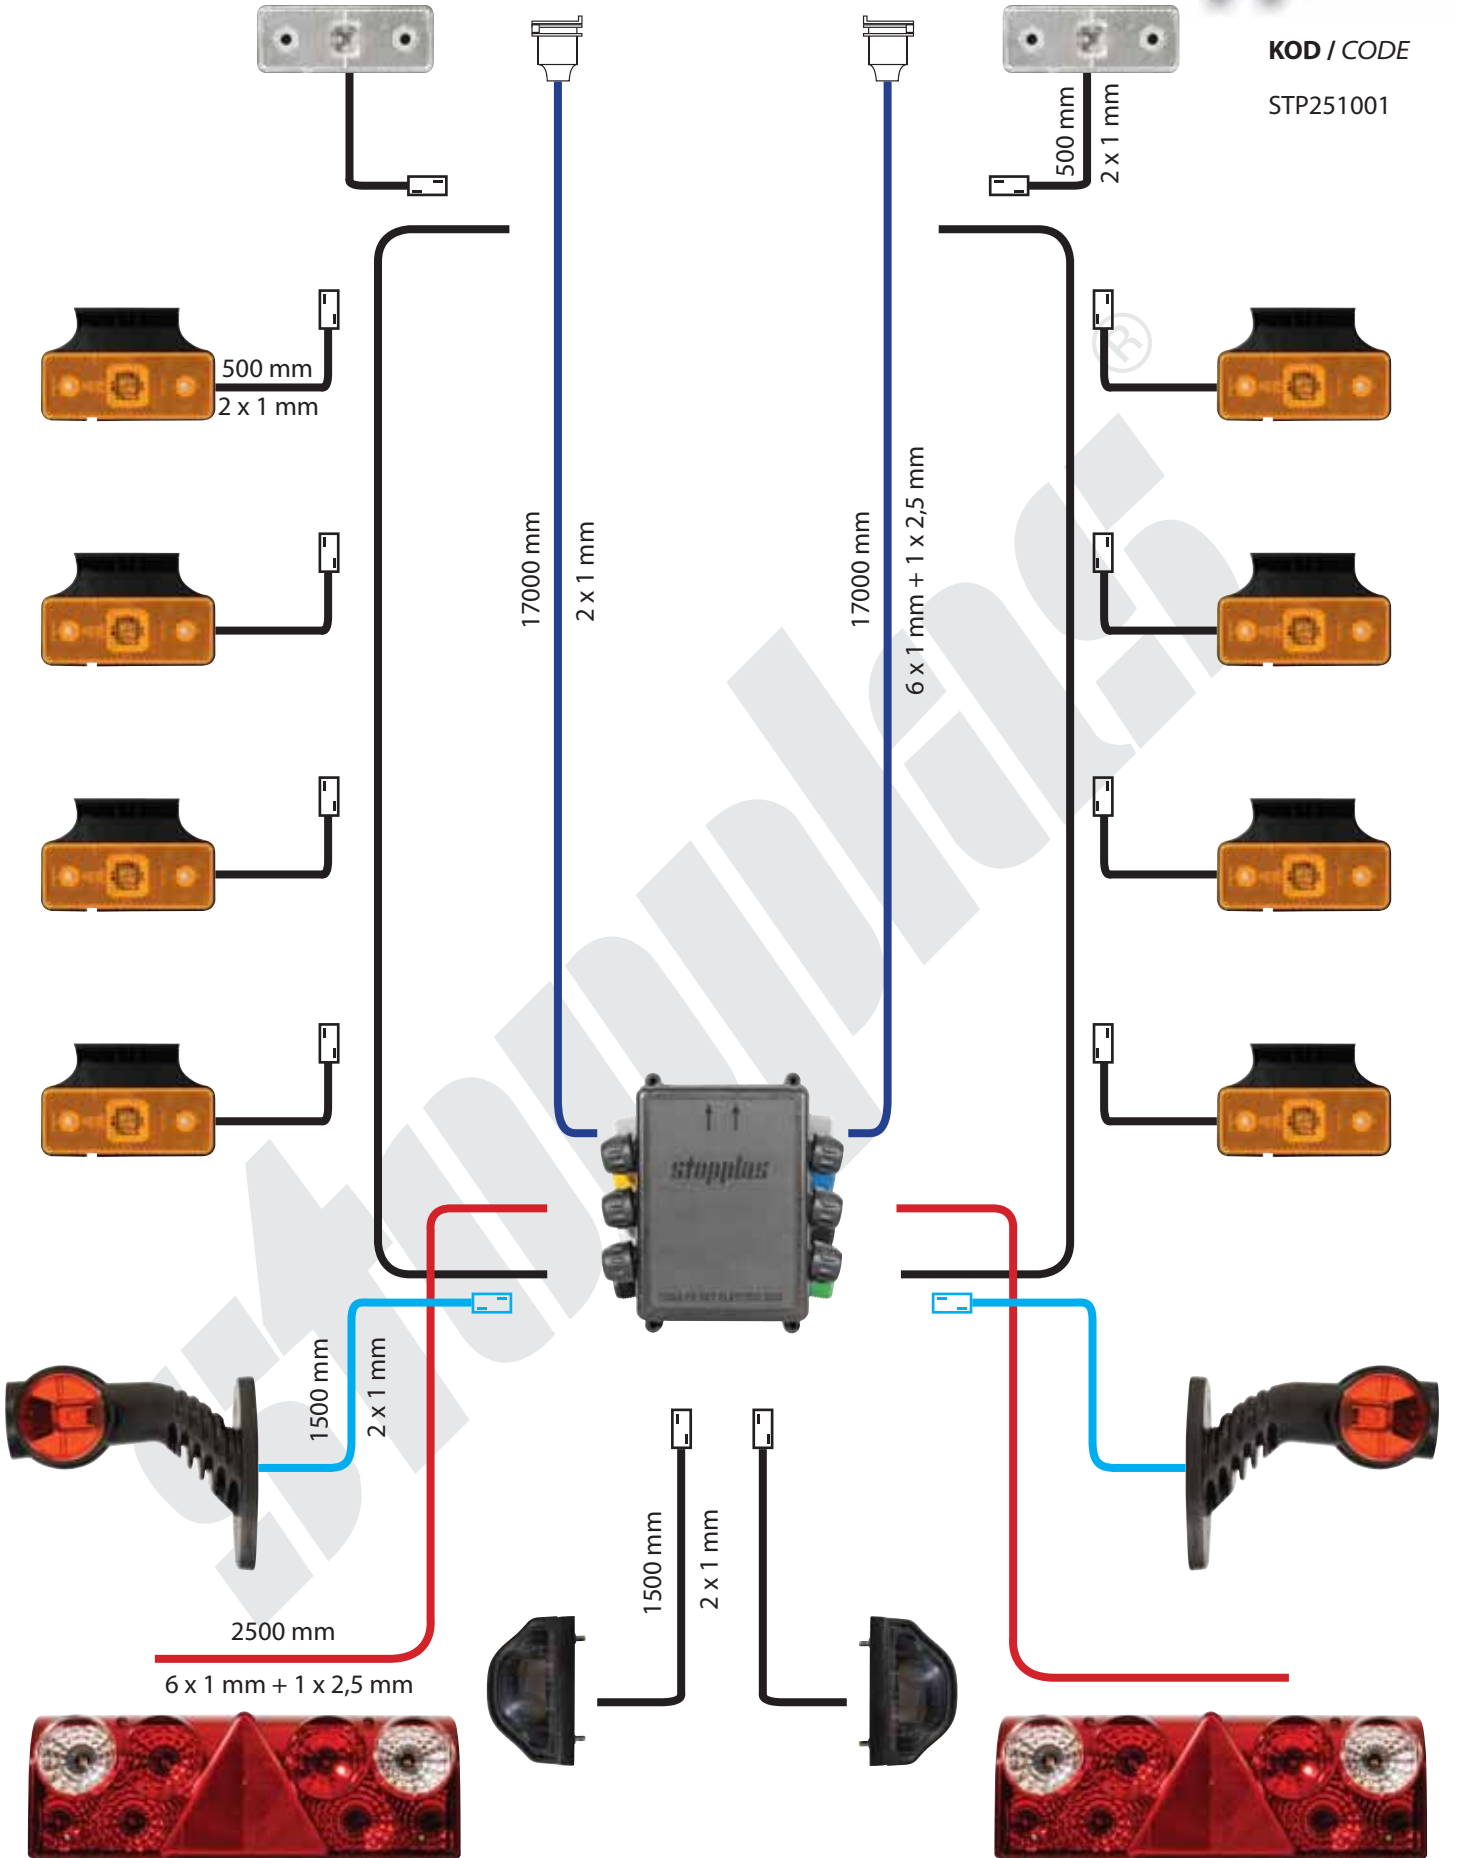

KOD / CODE
STP251001

DORSE SETİNİN ÖZELLİKLERİ İSTEKLERİNİZE GÖRE UYARLANABİLİR.
WE CAN SUPPLY TRAILER SET AS YOUR SPECIAL REQUIREMENTS.