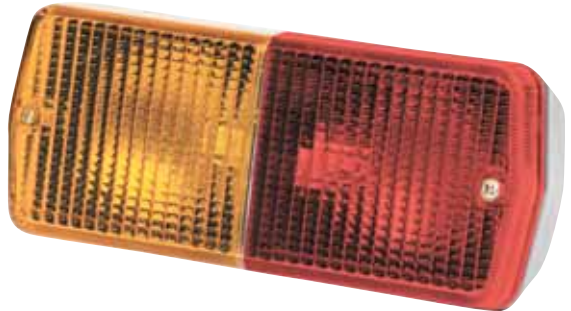

MF PLASTİK PULLUK FARI
MF PLASTIC WORKING LIGHT

KOD / CODE

STP02072RH
STP02072LH
STP02072C